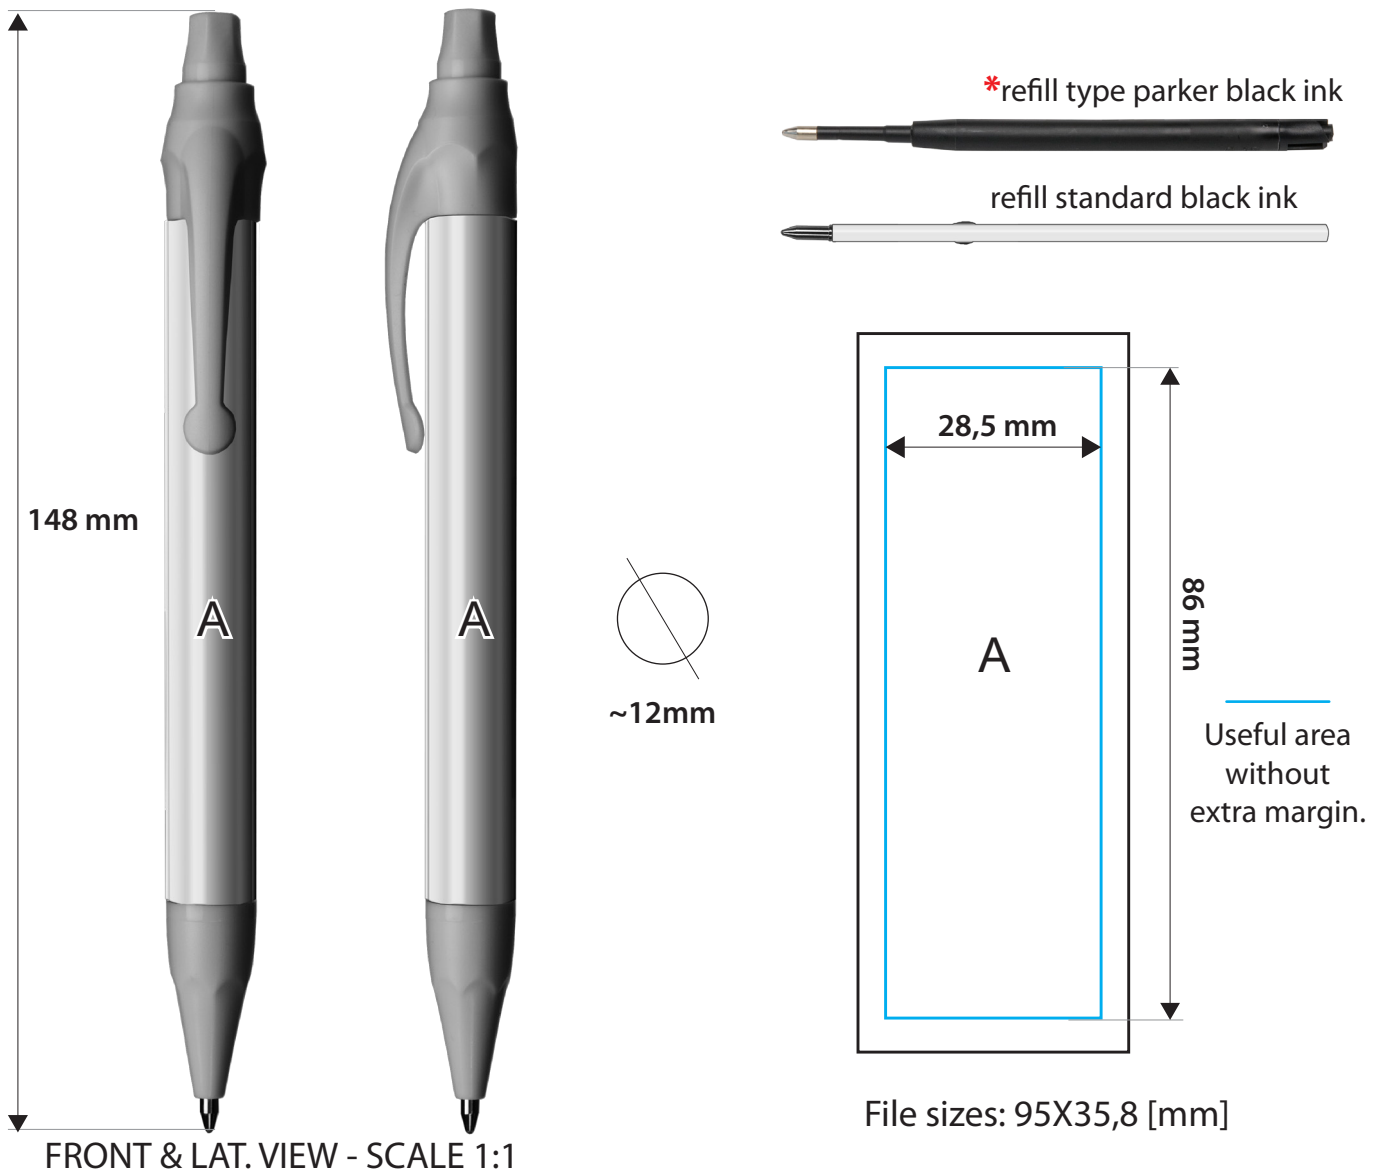

PRODUCT DETAILS / DESCRIPTION

TITA PEN®

- COD. ART. 3.010 TITA PEN - 4 COLOURS
- COD. ART. 3.020 TITA PEN - SHINY GOLD
- COD. ART. 3.030 TITA PEN - CHROME
- COD. ART. 3.040 TITA PEN - MATT GOLD
- COD. ART. 3.050 TITA PEN - MATT SILVER
- COD. ART. 3.P10 TITA PEN* - 4 COLOURS with "type Parker" refill black ink.
- COD. ART. 3.P20 TITA PEN* - SHINY GOLD with "type Parker" refill black ink.
- COD. ART. 3.P30 TITA PEN* - CHROME with "type Parker" refill black ink.
- COD. ART. 3.P40 TITA PEN* - MATT GOLD with "type Parker" refill black ink.
- COD. ART. 3.P50 TITA PEN* - MATT SILVER with "type Parker" refill black ink.

Type: click ball point pen in ABS.

Refill: possibility to mount on customer request, two type of refill: standard (black ink 1300mt.) or "type Parker" (black ink 4000mt), replaceable unscrewing the tip.

Customisation: digital HR printing at 360° of the body (A) graphic protected by transparent polymer body + 22% of visible area.

Terminal colours: 8 colours/finishing available: yellow lime, red fire, pearl blue, eco-green, matt silver, matt gold, shiny gold and chrome.