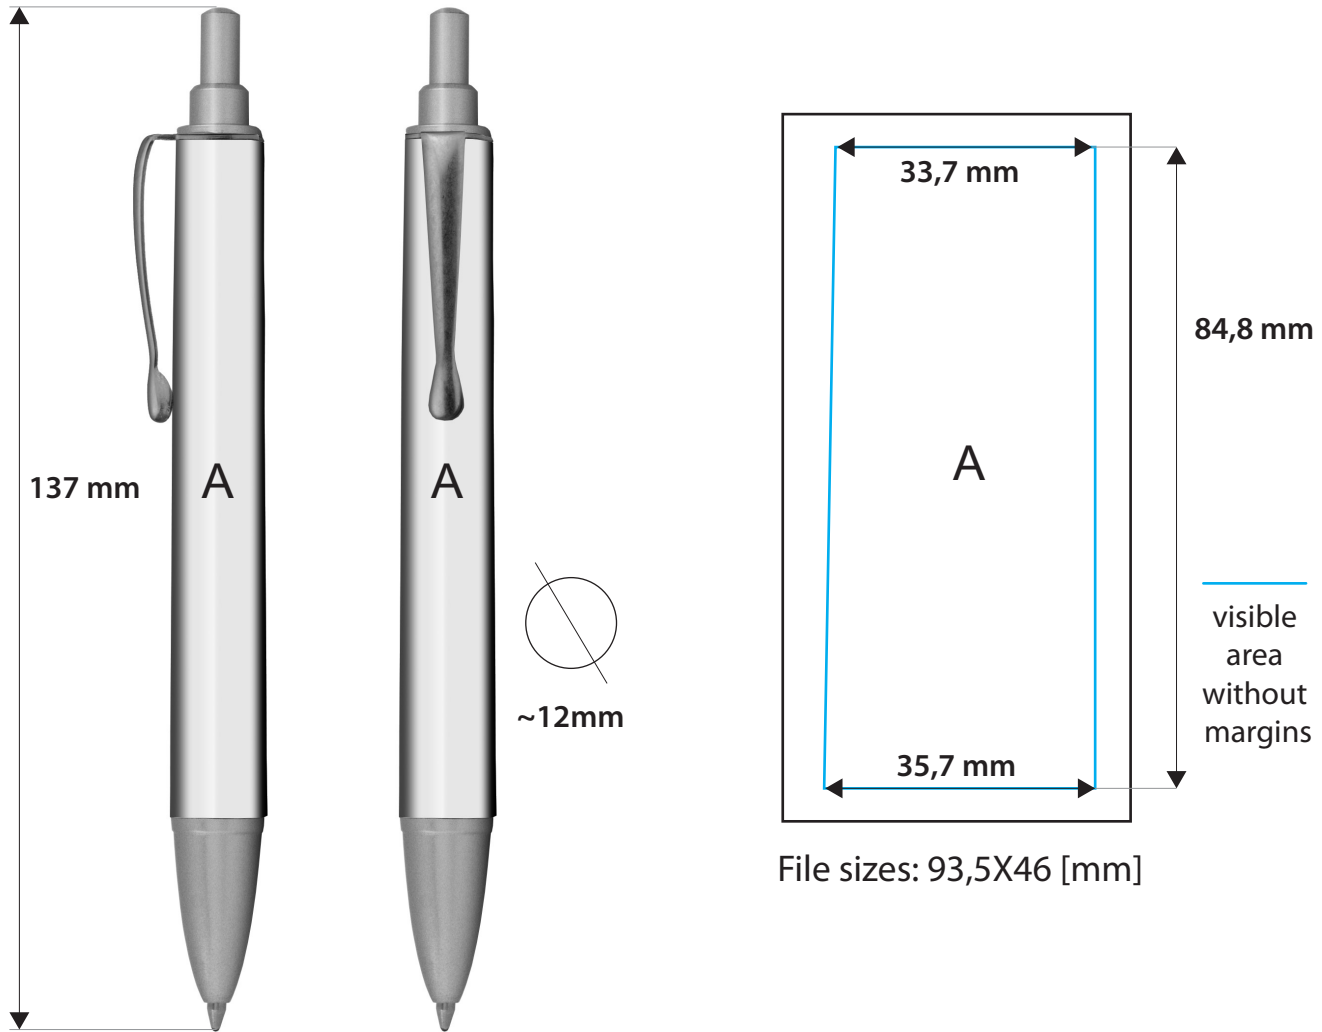

## BIG PEN

COD. ART. 1.080 BIG PEN - 8 COLORS (clips silver)

COD. ART. 1.070 BIG PEN - GOLD

COD. ART. 1.060 BIG PEN - MATT SILVER

COD. ART. 1.090 BIG PEN - CHROME

FRONT & LAT. VIEW - SCALE 1:1

**Type:** click ball point pen.

**Model:** pen made in ABS with body and metallic clip.

**Refill:** standard size, black ink. replaceable unscrewing the point.

**Personalisation:** body printed on all 360° protected by transparent film.

**Color available:** 11 colours available.

**Clip color:** metallic clip, brilliant gold, mat silver or chrome.

**Packaging:** displays of 40pcs . or loose in bags of 100 pcs.