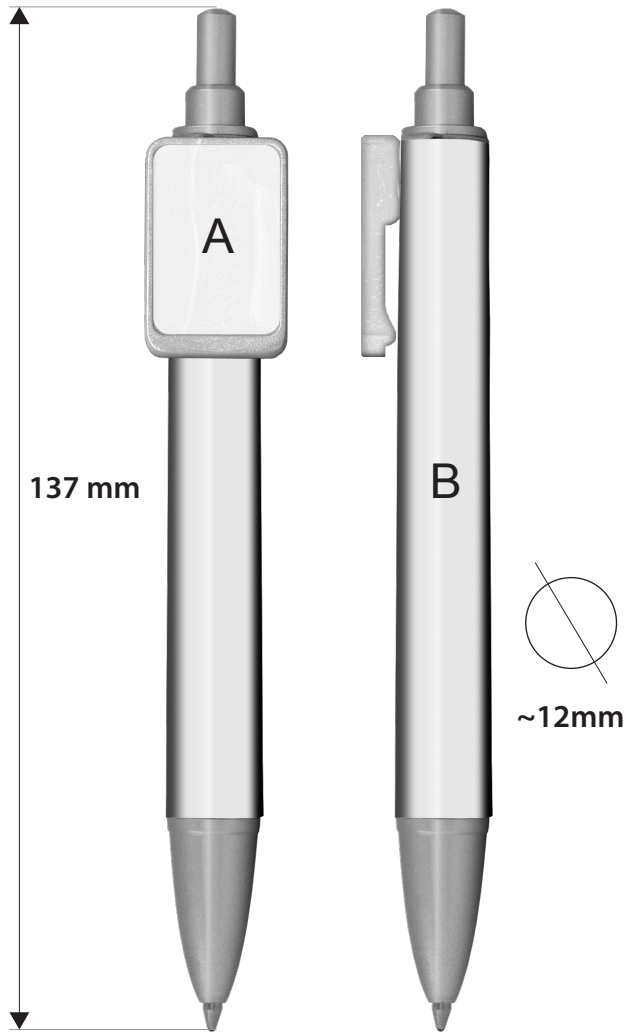

## BIG PEN FOTOFRAME

COD. ART. 1.180 BIG PEN FOTOFRAME - 8 COLORS

COD. ART. 1.170 BIG PEN FOTOFRAME - GOLD

COD. ART. 1.160 BIG PEN FOTOFRAME - SILVER

FRONT & LAT. VIEW - SCALE 1:1

Clip printable area [mm]

File sizes: 93,5X46 [mm]

**Type:** click ball point pen.

**Model:** pen made in ABS with body and clip printed with digital technology.

**Refill:** standard size, black ink. replaceable unscrewing the point.

**Personalisation:** body printed on all 360° protected by transparent film (B), printed clip (A).

**Color available:** 10 colors available

**Clip color:** pearl white.

**Packaging:** displays of 40pcs. or loose in bags of 50 pcs.