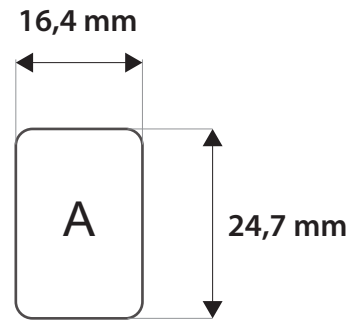

## BIG PEN FOTOFRAME

COD. ART. 1.180 BIG PEN FOTOFRAME - 8 COLORS

COD. ART. 1.170 BIG PEN FOTOFRAME - GOLD

COD. ART. 1.160 BIG PEN FOTOFRAME - SILVER

FRONT & LAT. VIEW - SCALE 1:1

Clip printable area [mm]

File sizes: 93,5X46 [mm]

**Type:** click ball point pen.

**Model:** pen made in ABS with body and clip printed with digital technology.

**Refill:** standard size, black ink. replaceable unscrewing the point.

**Personalisation:** body printed on all 360° protected by transparent film (B), printed clip (A).

**Color available:** 10 colors available

**Clip color:** pearl white.

**Packaging:** displays of 40pcs. or loose in bags of 50 pcs.