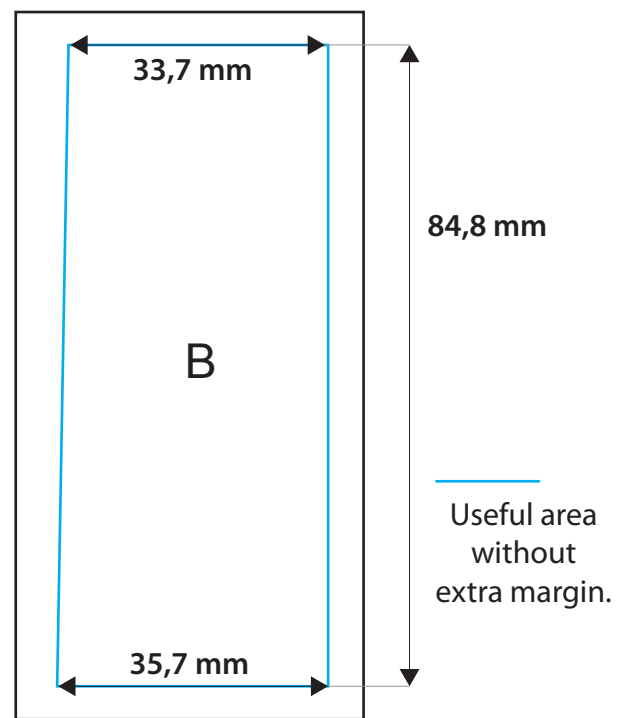

## BIG PEN FOTOFRAME

COD. ART. 1.180 BIG PEN FOTOFRAME - 8 COLORS

COD. ART. 1.170 BIG PEN FOTOFRAME - GOLD

COD. ART. 1.160 BIG PEN FOTOFRAME - SILVER

FRONT & LAT. VIEW - SCALE 1:1

Clip printable area [mm]

File sizes: 93,5X46 [mm]

**Type:** click ball point pen.

**Model:** pen made in ABS with body and clip printed with digital technology.

**Refill:** standard size, black ink. replaceable unscrewing the point.

**Personalisation:** body printed on all 360° protected by transparent film (B), printed clip (A).

**Color available:** 10 colors available

**Clip color:** pearl white.

**Packaging:** displays of 40pcs. or loose in bags of 50 pcs.