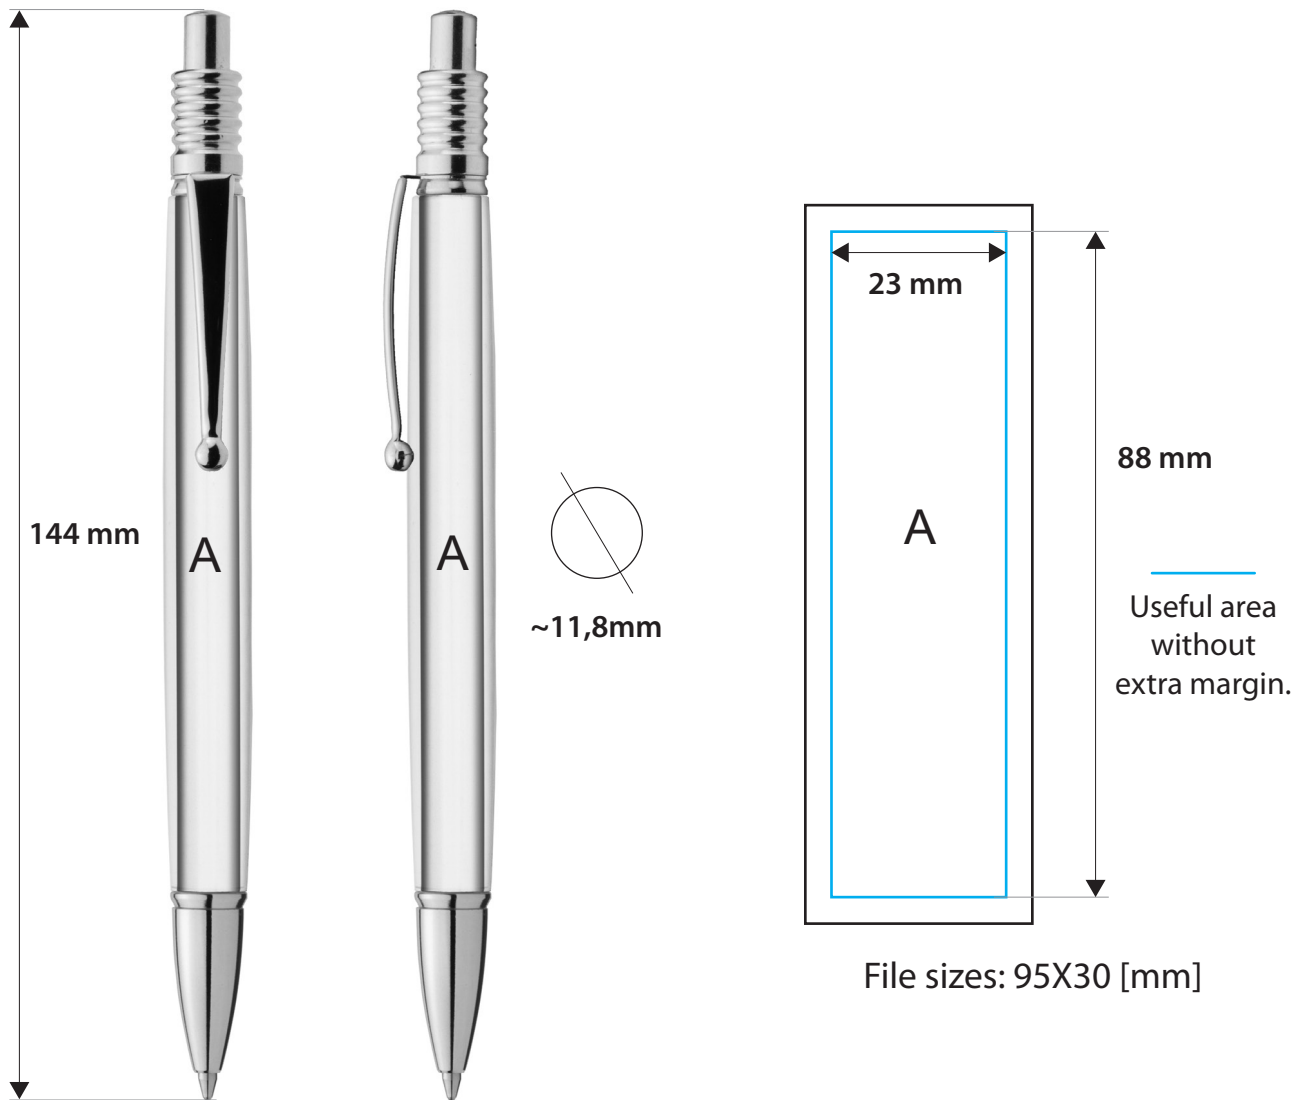

SUPER STRONG PEN

COD. ART. 1.500 SUPER STRONG PEN - SHINY GOLD

COD. ART. 1.510 SUPER STRONG PEN - SHINY SILVER

FRONT & LAT. VIEW - SCALE 1:1

Type: click ball point pen.

Model: pen with metal terminals and ABS body, metal clip.

Refill: replaceable standard size black ink, unscrewing the tip.

Customisation: digital printing at 360° of the body (A) graphic protected by transparent polymer body and by dome (A).

Terminal colours: shiny gold or shiny silver.

Packaging: Art. 0.80 Souvenir Pouchette - Art. 090 Transparent Gift Pouchette or loose in bag of 100pcs.