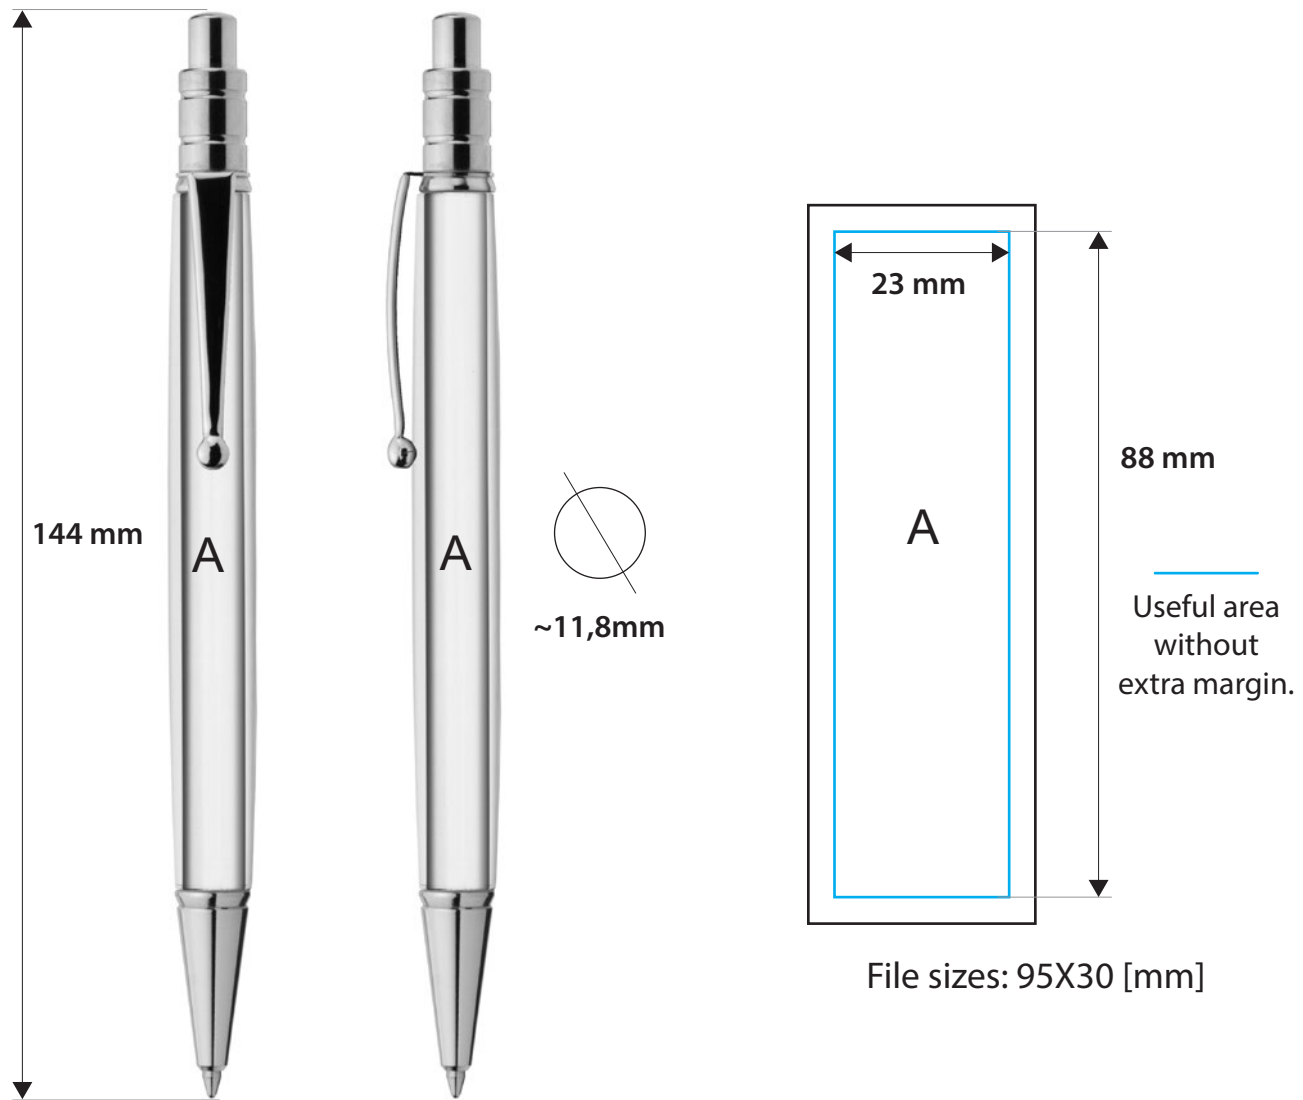

## SUPER STRONG PEN "OR"

COD. ART. 1.600 SUPER STRONG PEN - SHINY GOLD

COD. ART. 1.610 SUPER STRONG PEN - SHINY SILVER

FRONT & LAT. VIEW - SCALE 1:1

**Type:** click ball point pen.

**Model:** pen with metal terminals and ABS body, metal clip.

**Refill:** replaceable standard size black ink, unscrewing the tip.

**Customisation:** digital printing at 360° of the body (A) graphic protected by transparent polymer body and by dome (A).

**Terminal colours:** shiny gold or shiny silver.

**Packaging:** Art. 0.80 Souvenir Pouchette - Art. 090 Transparent Gift Pouchette or loose in bag of 100pcs.